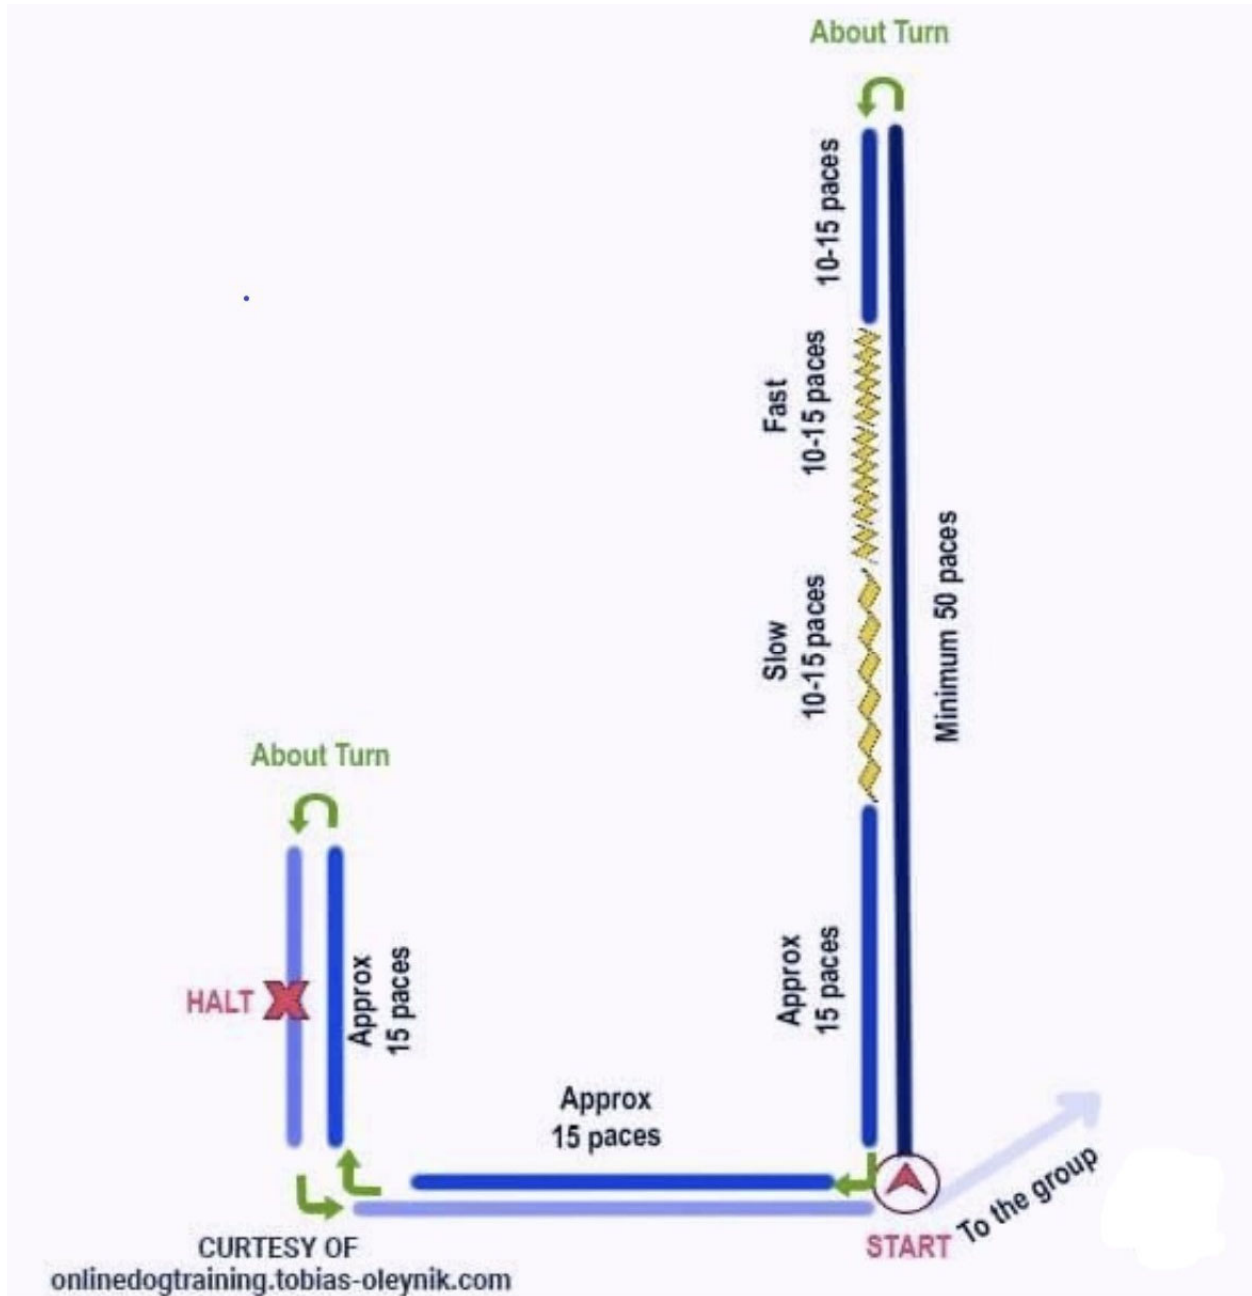

BH On-Leash Healing Pattern

BH Off-Leash Healing Pattern

BH Motion Exercises

IGP SIT OF OUT MOTION

IGP DOWN WITH RECALL

CURTESY OF
onlinedogtraining.tobias-oleynik.com