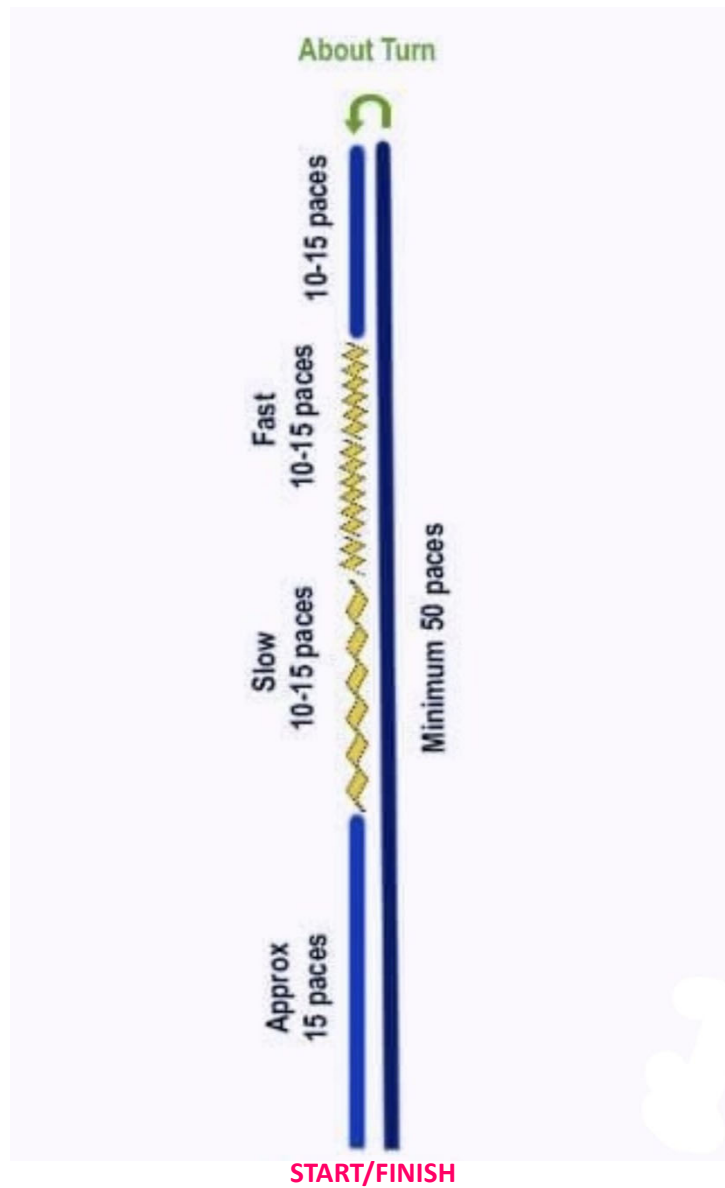

BH On-Leash Healing Pattern

BH Off-Leash Healing Pattern

BH Motion Exercises

IGP SIT OF OUT MOTION

IGP DOWN WITH RECALL

CURTESY OF
onlinedogtraining.tobias-oleynik.com